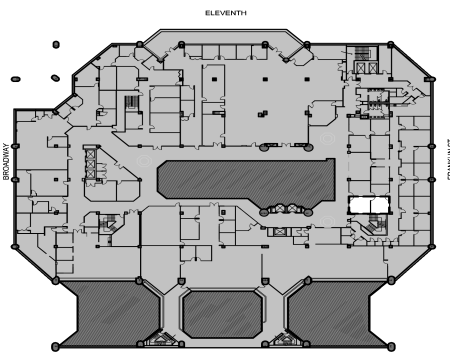

available space - suite 200

AREA: 400 - 600

FLOOR: 2

AVAILABILITY: Now

COMMENTS: Professional office suites: 2 private offices, Shared kitchen. Free allotment of conference room use. Storage units from 25 sf to 100 square feet are available. Franklin Street views.

SUITE 200-K

SUITE 200

2ND FLOOR LOCATION PLAN

LEASING INQUIRIES

Nora Vigil, CPM, RPA
General Manager
License 01122724

CBRE | Asset Services Group
nora.vigil@cbre.com
phone: (510) 839-7651
fax: (510) 839-0861