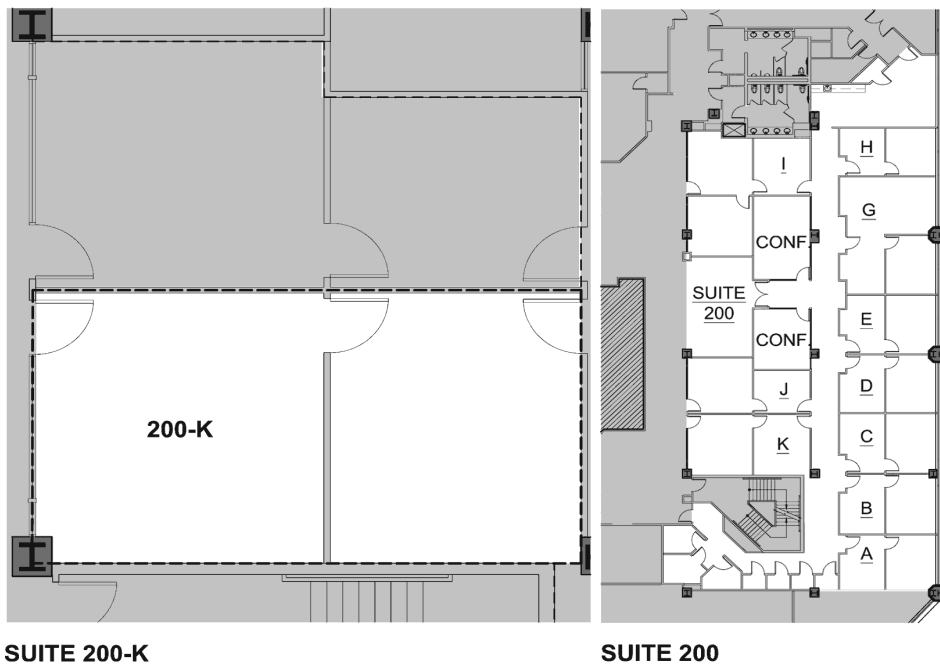

available space - suite 200

AREA: 400 - 600

FLOOR: 2

AVAILABILITY: Now

COMMENTS: Professional office suites: 2 private offices, Shared kitchen. Free allotment of conference room use. Storage units from 25 sf to 100 square feet are available. Franklin Street views.

SUITE 200-K

SUITE 200

2ND FLOOR LOCATION PLAN

LEASING INQUIRIES

Nora Vigil, CPM, RPA
General Manager
License 01122724

CBRE | Asset Services Group
nora.vigil@cbre.com
phone: (510) 839-7651
fax: (510) 839-0861