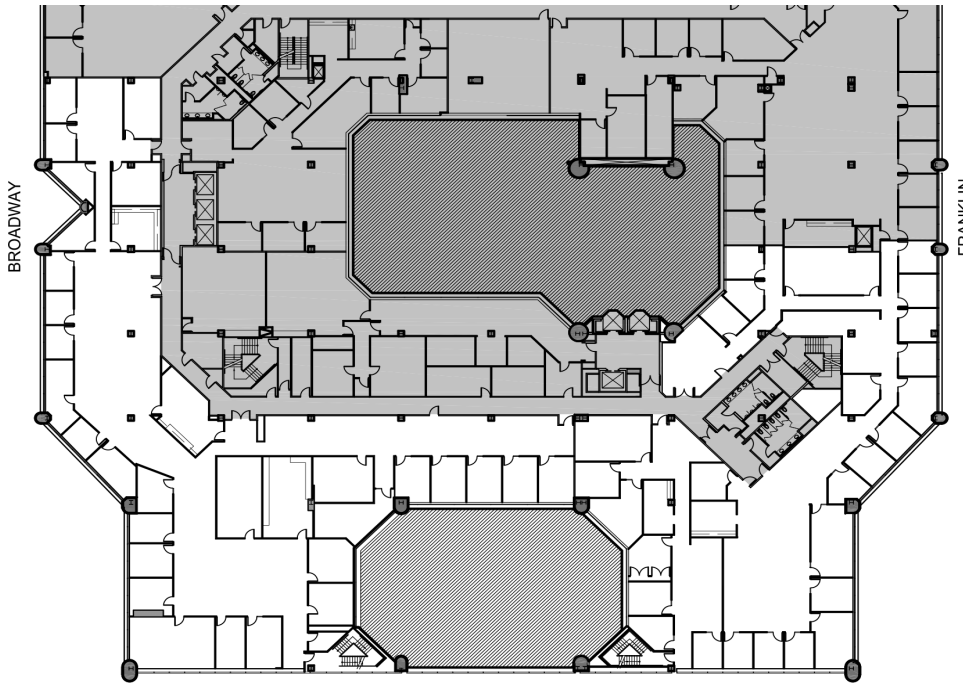

available space - suite 600

AREA: 30,772

FLOOR: 6

AVAILABILITY: Now

COMMENTS: San Francisco Bay views

LEASING INQUIRIES

John Dolby
510.267.6027
john.dolby@cushwake.com
CA License 00870630

Dane Hooks
510-267-6025
dane.hooks@cushwake.com
CA License 01900402