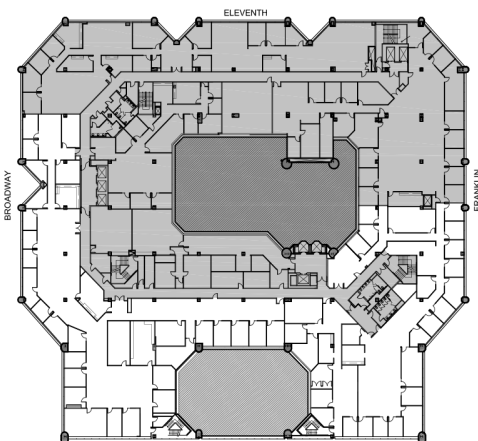

available space - suite 600

AREA: 30,772

FLOOR: 6

AVAILABILITY: Now

COMMENTS: San Francisco Bay views

LEASING INQUIRIES

John Dolby
510.267.6027
john.dolby@cushwake.com
CA License 00870630

Dane Hooks
510-267-6025
dane.hooks@cushwake.com
CA License 01900402